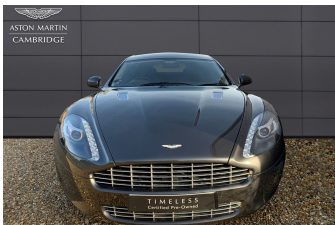

ASTON MARTIN

RAPIDE COUPE

Key Details

Price	£48,000
Registration Date	09.11.2010
Model Year	2011
Mileage	30,270 miles

Technical Specification

Transmission	Automatic
Power	470 BHP
Acceleration	5 (0-60 MPH)
Maximum Speed	183 MPH, 295 KM/H
Hand of Drive	RHD
Engine	6.0 Litre V12

Colour and Trim

Exterior Colour	Meteorite Silver
Interior Colour	Bitter Chocolate
Headlining Colour	Ivory Alcantara
Carpet	Bitter Chocolate

Functional Features

- Alarm Upgrade
- Transmission - 6 Speed Touchtronic 2
- Bluetooth
- Heated Front Seats
- Cruise Control
- Memory Seats
- Front Parking Sensors
- Satellite Navigation
- Bang & Olufsen BeoSound Audio
- Active Damping
- Powerfold Mirror (Memory)
- Rear Seat Entertainment System
- Seat Back - Piano Black
- 4 Doors
- Electric Park Brake

Exterior Features

- Brake Calipers - Grey
- 10 Spoke Silver Wheels

Interior Features

- Contemporary Leather Colour
- 4 Seats
- Garage Door Opener
- Seat Inner - Diamond Perforation
- Seatbelts - Warm Charcoal
- Ventilated Front Seats
- Seat Embroidery - Rapide S - Silver
- Door Inserts - Walnut